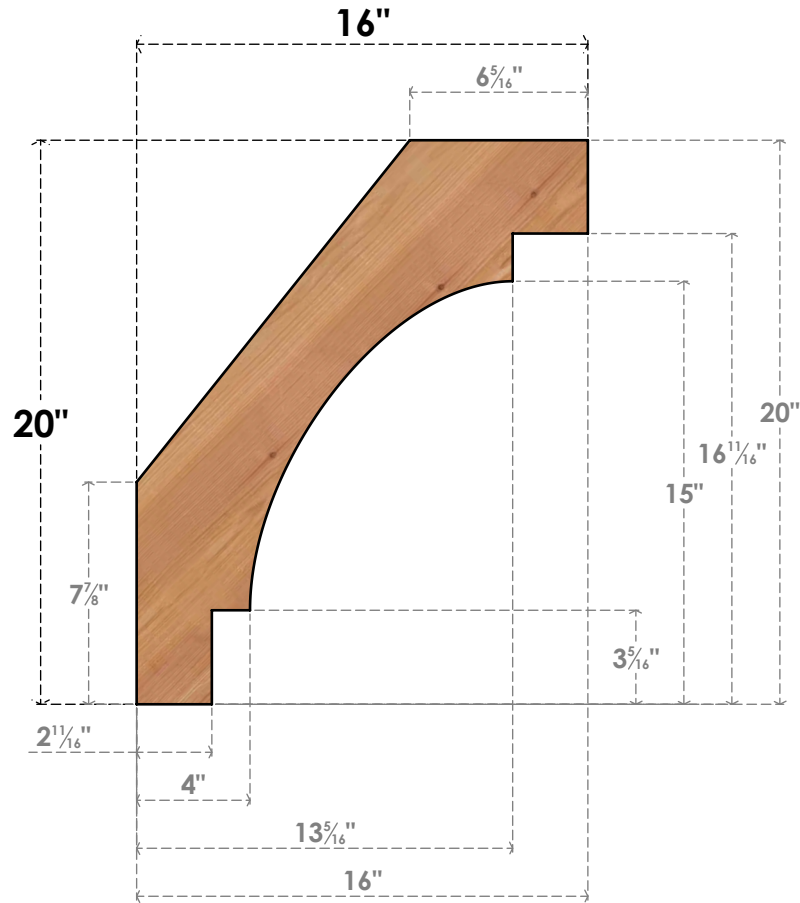

BRC04X16X20MRC00SWR

3 1/2"W X 16"D X 20"H MERCED SMOOTH BRACE, WESTERN RED CEDAR

SIDE

FRONT

EKENA MILLWORK
 2300 WEST MAIN ST.
 CLARKSVILLE, TX 75426
 TOLL FREE: 866-607-0453
 WWW.EKENAMILLWORK.COM

NOTES

1. INSTALLATION TO BE COMPLETED IN ACCORDANCE WITH MANUFACTURER'S SPECIFICATIONS.
2. DRAWING MAY NOT BE TO SCALE
3. THIS DRAWING IS INTENDED FOR DESIGN AND PLANNING PURPOSES ONLY.
4. ALL INFORMATION CONTAINED HEREIN WAS CURRENT AT THE TIME OF DEVELOPMENT BUT MUST BE REVIEWED AND APPROVED BY THE PRODUCT MANUFACTURER TO BE CONSIDERED ACCURATE.
5. PRODUCTS ARE NOT KILN DRIED. THIS ITEM IS UNIQUE AND WILL CONTAIN THE NATURAL VARIATIONS THAT THE WOOD SPECIES OFFERS. THIS MAY RESULT IN VARIATIONS UP TO 1/4"