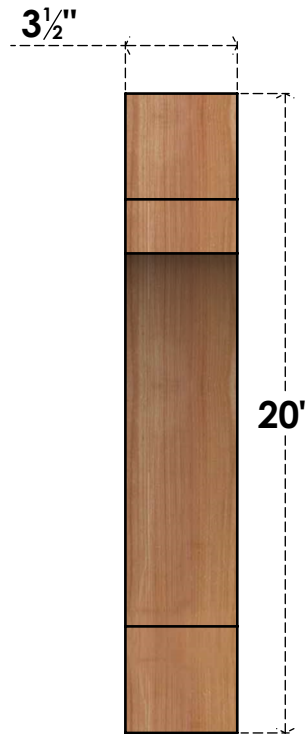

BRC04X16X20MRC00SWR

3 1/2"W X 16"D X 20"H MERCED SMOOTH BRACE, WESTERN RED CEDAR

SIDE

FRONT

EKENA MILLWORK
 2300 WEST MAIN ST.
 CLARKSVILLE, TX 75426
 TOLL FREE: 866-607-0453
 WWW.EKENAMILLWORK.COM

NOTES

1. INSTALLATION TO BE COMPLETED IN ACCORDANCE WITH MANUFACTURER'S SPECIFICATIONS.
2. DRAWING MAY NOT BE TO SCALE
3. THIS DRAWING IS INTENDED FOR DESIGN AND PLANNING PURPOSES ONLY.
4. ALL INFORMATION CONTAINED HEREIN WAS CURRENT AT THE TIME OF DEVELOPMENT BUT MUST BE REVIEWED AND APPROVED BY THE PRODUCT MANUFACTURER TO BE CONSIDERED ACCURATE.
5. PRODUCTS ARE NOT KILN DRIED. THIS ITEM IS UNIQUE AND WILL CONTAIN THE NATURAL VARIATIONS THAT THE WOOD SPECIES OFFERS. THIS MAY RESULT IN VARIATIONS UP TO 1/4"